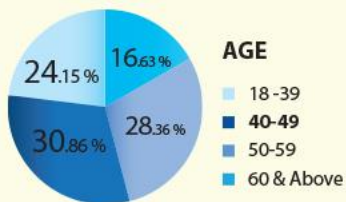

ET-SUPER / ET-EAST

ET-SUPER & ET-EAST are combination channels customized to better service cable viewers in the West and East coasts. These channels have excellent variety of contents including the news updates, lifestyles, entertainment, and dramas.