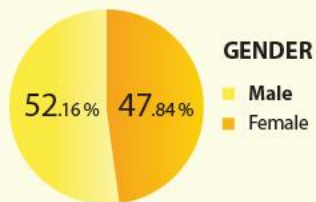

ET-SUPER / ET-EAST

ET-SUPER & ET-EAST are combination channels customized to better service cable viewers in the West and East coasts. These channels have excellent variety of contents including the news updates, lifestyles, entertainment, and dramas.