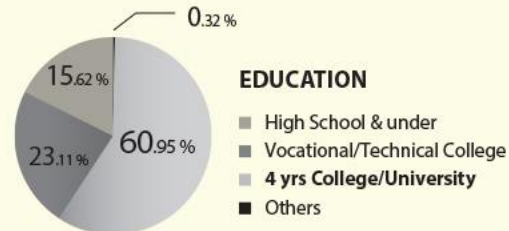

ET-SUPER / ET-EAST

ET-SUPER & ET-EAST are combination channels customized to better service cable viewers in the West and East coasts. These channels have excellent variety of contents including the news updates, lifestyles, entertainment, and dramas.