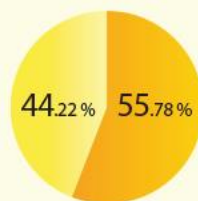

# CHANNELS

**CTV**  
**東森衛視**

“ Global Vision Taking Care of Individual Needs ”

**ET-GLOBAL**

**ET-GLOBAL** is a combination channel presenting the highest rating shows including drama series, entertaining variety, talk shows, and mini-series from Taiwan and China. With the capability of producing local programs, ET-Global has received great responses from our viewers. viewers.