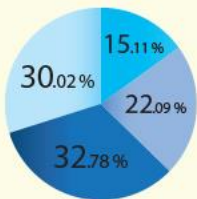

CHANNELS

CTV
東森戲劇

“ A Showcase For The Finest ~ Chinese Dramatic Craze ”

ET-DRAMA

ET-DRAMA is the designated channel for Chinese drama addicts! Its contents include top-rated Asian- produced TV dramas and major award winning titles with a wide range of selections such as modern lifestyle, idol, action, historical, and classic drama.

GENDER

- Male
- Female

AGE

- 18-39
- 40-49
- 50-59
- 60 & Above

EDUCATION

- High School & under
- Vocational/Technical College
- 4 yrs College/University
- Others