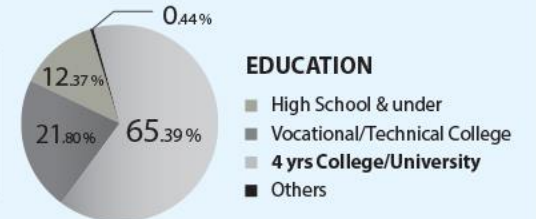

# CHANNELS

**CTV**  
**東森衛視**

“ Global Vision Taking Care of Individual Needs ”

**ET-GLOBAL**

**ET-GLOBAL** is a combination channel presenting the highest rating shows including drama series, entertaining variety, talk shows, and mini-series from Taiwan and China. With the capability of producing local programs, ET-Global has received great responses from our viewers. viewers.