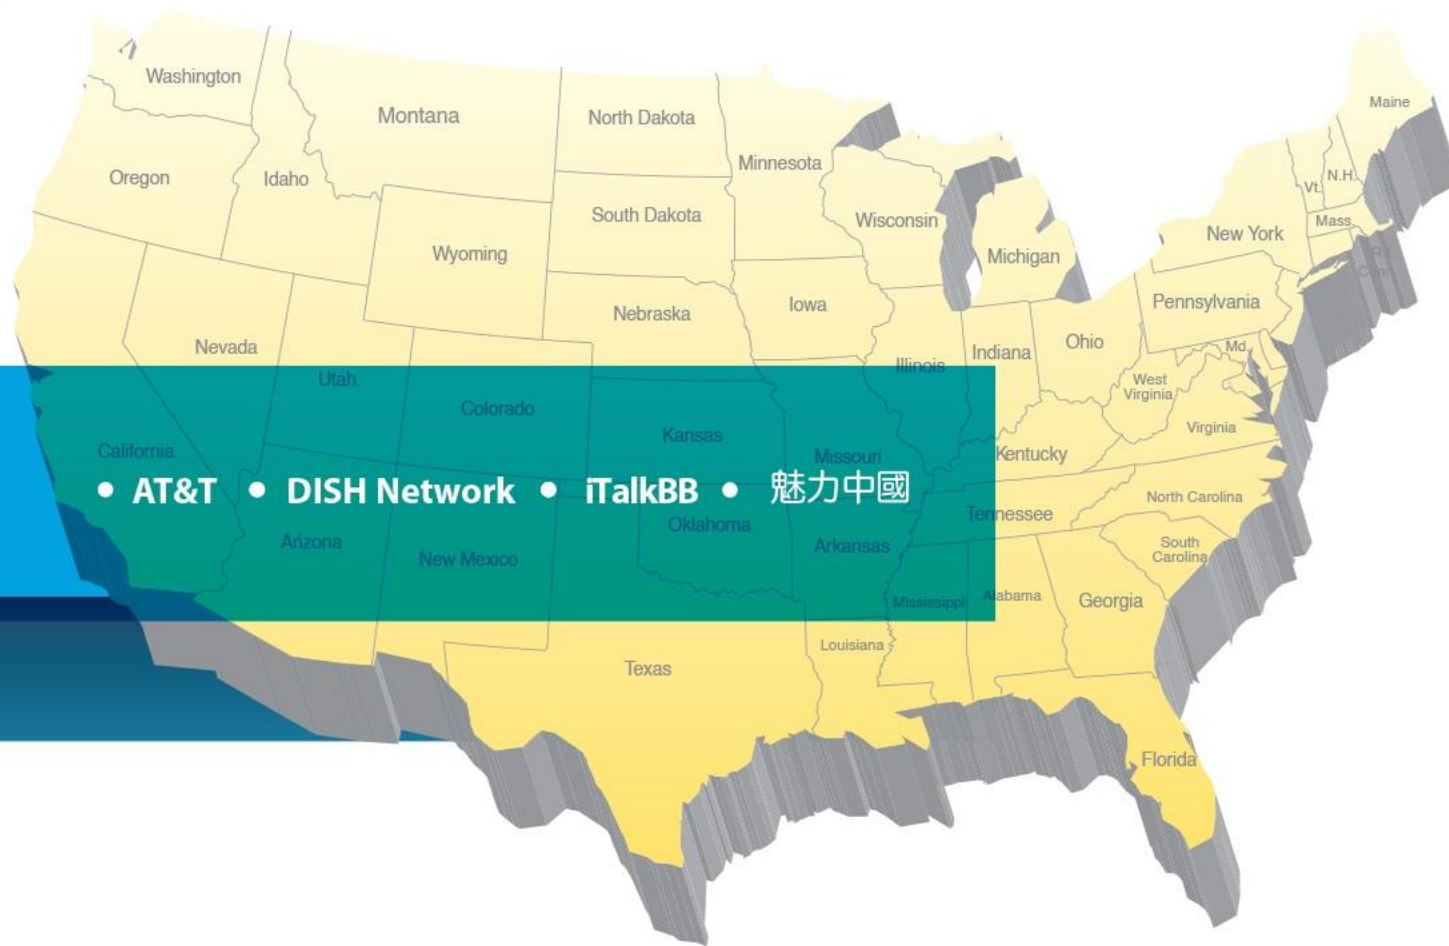

NATIONAL COVERAGE

• AT&T • DISH Network • iTalkBB • 魅力中國

Satellite 衛星

ET-NEWS	東森新聞台	Ch. 9945
ET-GLOBAL	東森衛視台	Ch. 9946
ET-DRAMA	東森戲劇台	Ch. 9947
ET-FINANCIAL	東森財經台	Ch. 9950
ET-CHINA	東森中國台	Ch. 9951
ET-YOYO	東森幼幼台	Ch. 9960

IPTV/OTT 網路電視

ET-NEWS	東森新聞台	Ch. 3631
ET-EAST	東森美東台	Ch. 3632

ET-NEWS	東森新聞台
ET-EAST	東森美東台
ET-FINANCIAL	東森財經台
STV 34.5	超視美洲台

ET-NEWS	東森新聞台
ET-EAST	東森美東台