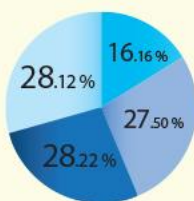

GENDER

- Male
- Female