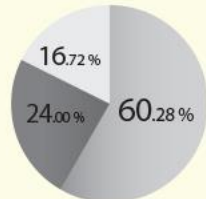

AGE

- 18-39
- 40-49
- 50-59
- 60 & Above