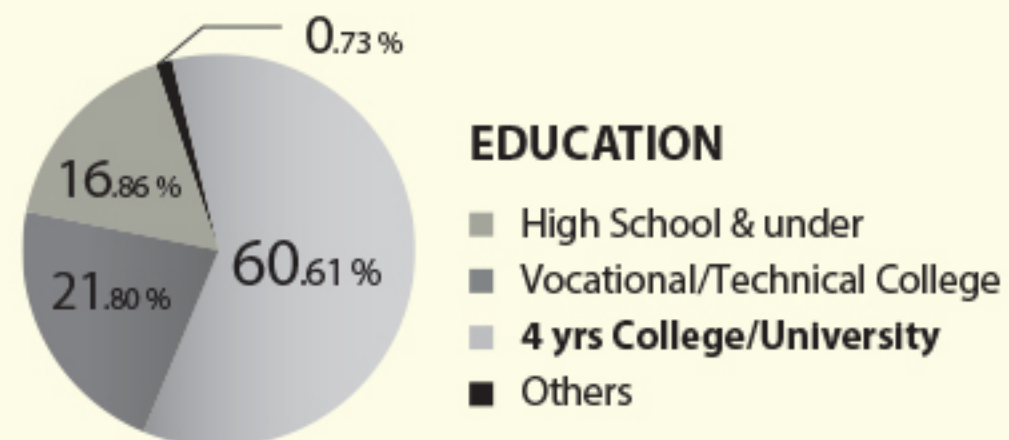

CHANNELS

CTV 東森新聞 ET-NEWS

“Where There Is News ETTV Is There”

ET-NEWS is a 24-hour, around-the-clock news channel, dedicated to providing objective, accurate, and substantial news coverage nationwide. ETTV has established strong and cooperative partnership with over 20 international media organizations including CNN, AP and NHK to offer worldwide news coverage.